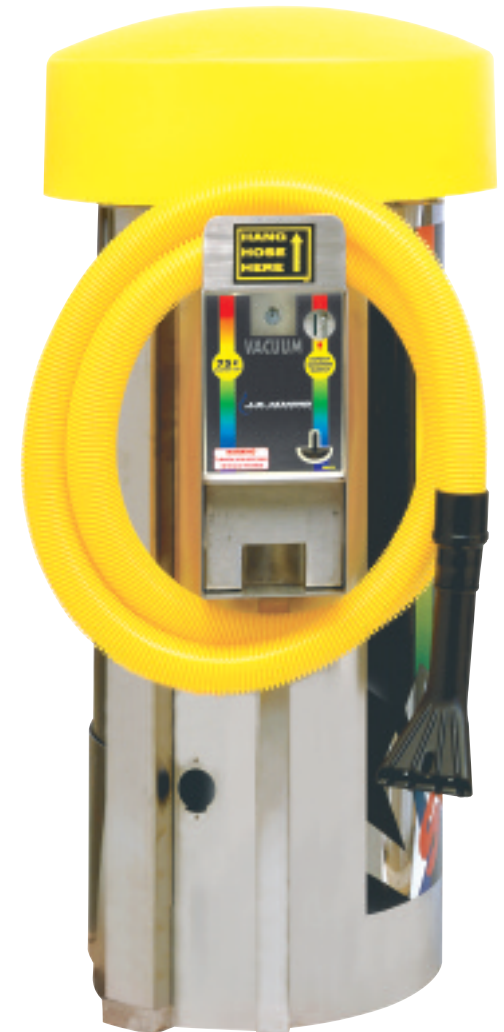

SUPER VAC WITH AMERICAN 2000 LOCK SYSTEM

MODEL #	VACUUM	MOTORS	STAINLESS STEEL DOME	LIGHTED DOME	COIN ACCEPTOR	ETL APPROVED	OPTIONAL DECAL PKG.	WEIGHT	AMPS REQ.	VOLTAGE
9240	•	2	Small		•	•	•	140	20	120
9250	•	2	Large		•	•	•	150	20	120
9250LD	•	2		•	•	•	•	140	20	120
9253	•	3	Large		•		•	155	30	120

FEATURES

- Double service doors offer easy access to clean out compartment and 4 filter bag system (Item #8076)
- SSAC 110 volt accumulating timer (Item #8712SS4)
- Imonex coin acceptor takes quarters (Item #8149)
- Faceplate secured with Medeco cam lock (Item #8953)
- Coin box secured with American 2000 series lock (Item #8920-1)
- Lighted dome available in dark green, yellow, white, light green, blue, purple, and red
- Hose: 2" x 15', swivel cuff and nozzle included (15', 25', and 50' available in 1 1/2" or 2")
- Optional coin mechs, motors, colored hoses, extra security, and clean-out container are available

DECALS

- 9200-11 Yellow decals
- 9200-12 Blue decals
- 9200-13 Violet decals
- 9200-14 Black decals (standard)

COIN BOX AND AMERICAN 2000 SERIES LOCK (8920-1T)

SUPER VAC 9250LD SHOWN WITH OPTIONAL YELLOW DOME, YELLOW HOSE, AND SERVICE DOOR SECURITY COVER